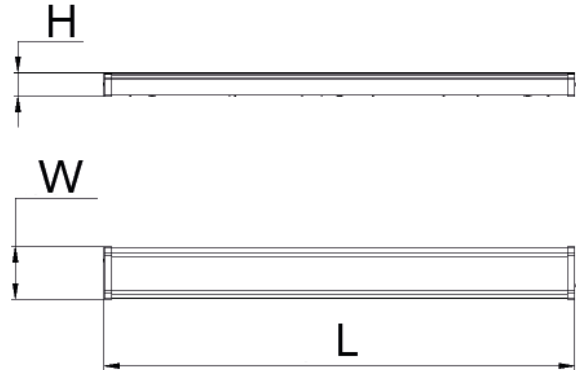

DIMENSIONS:

47.52"(L) x 5.35"(W) x 2.36"(H)

WAE-4FT-MCT-DD

4FT. LED ECONOMY WARP-AROUND LIGHTS

Ideal for a variety of industrial, commercial and residential applications.

ELECTRICAL SPECIFICATIONS:

- Voltage: 120V-277V
- Wattage: 40W
- Power factor: >0.95
- Efficacy: 80LM/W

HOUSING SPECIFICATIONS:

- Housing: Die-formed cold rolled steel with powder coated white
- Installation: Ceiling-mounted
- Operating temperature: -22°F~104°F
- Life Span: 50,000

CERTIFICATIONS: UL

MODEL	WATTS	VOLTAGE	LUMENS	COLOR TEMP
WAE-4FT-MCT-DD	40W	120V-277V	3200LM	MCT